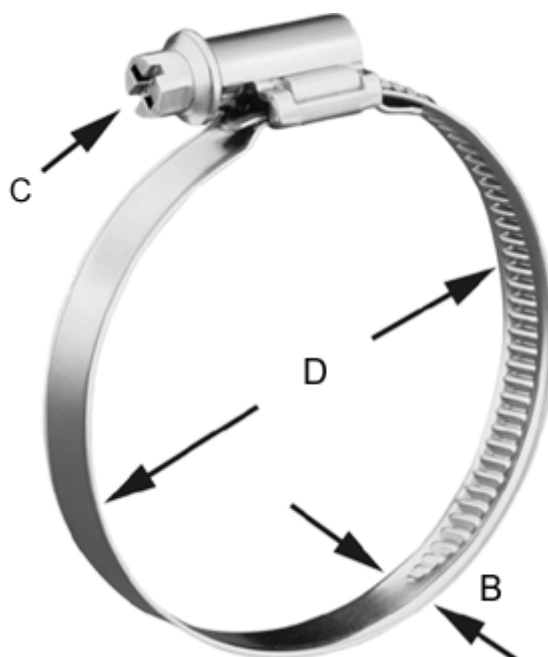

Article number: 021366702021

Description: Worm Drive Hose Clip
TORRO 16-27/12 C7 W2

Measures

C (screw type) = C7 - 7mm

Diameter D = 16-27

Width B = 12.0